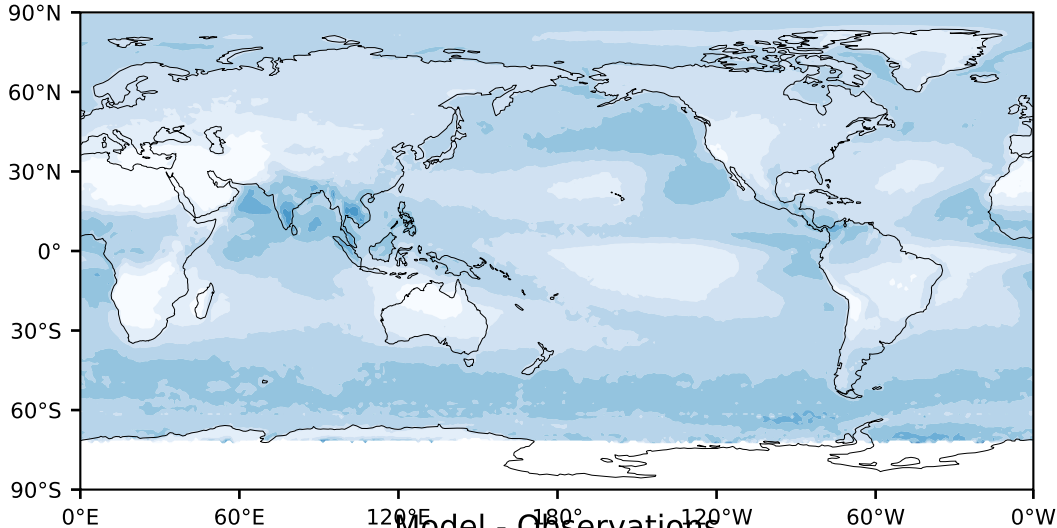

MODIS Simulator (None)

%

Max 100.00
Mean 24.40
Min 0.00

95.0
85.0
75.0
65.0
55.0
45.0
35.0
25.0
15.0
5.0

Model - Observations