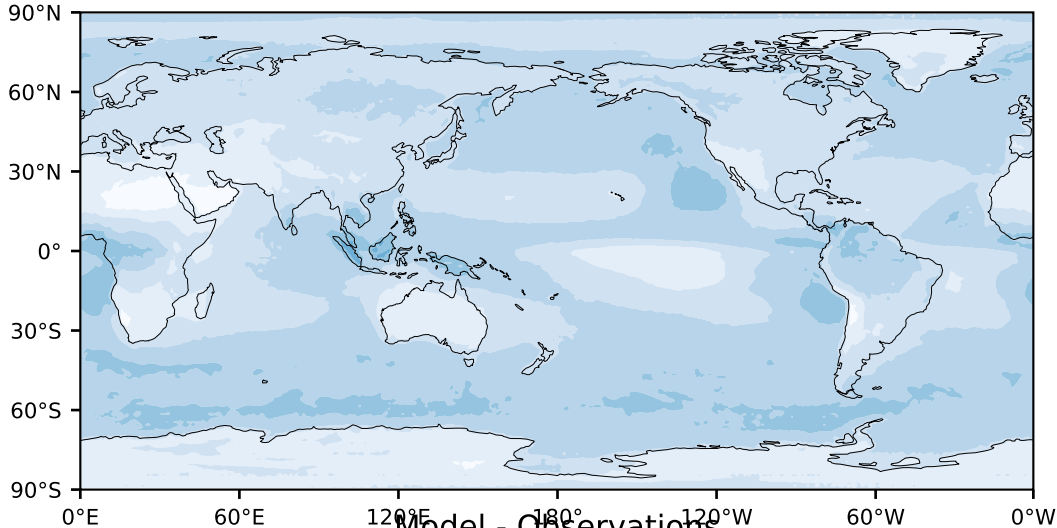

MODIS Simulator (None)

%

Max 54.57
Mean 24.61
Min 1.55

Model - Observations