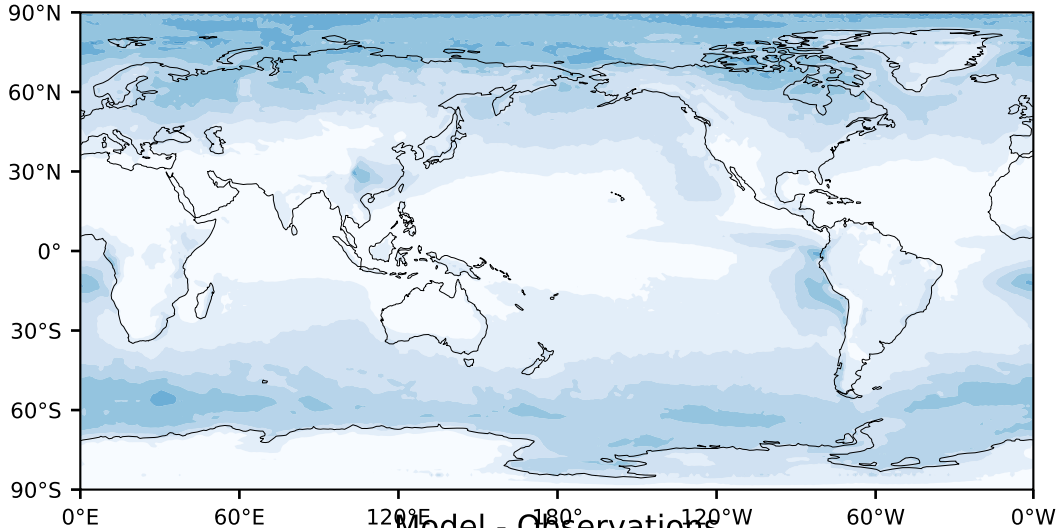

MODIS Simulator (None)

%

Max 75.46
Mean 13.17
Min 0.01

Model - Observations

95.0
85.0
75.0
65.0
55.0
45.0
35.0
25.0
15.0
5.0