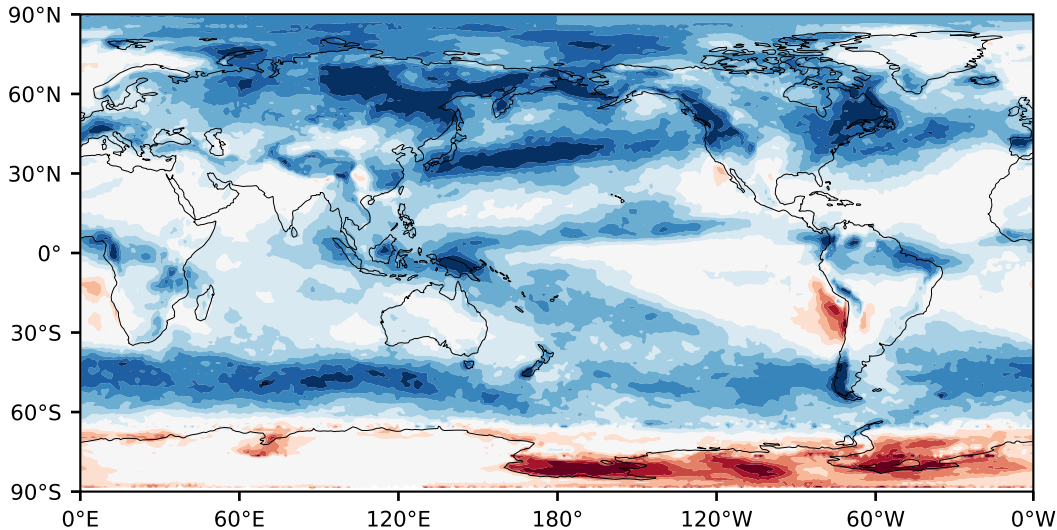

Model - Observations

Max 49.76
Mean 11.26
Min -84.77

RMSE 14.98
CORR 0.79