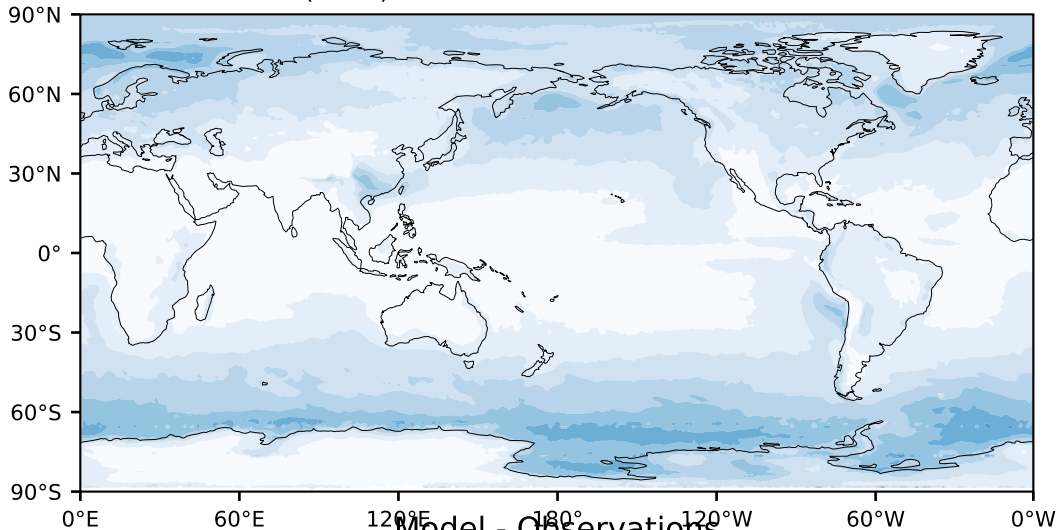

MODIS Simulator (None)

%

Max 84.77
Mean 12.45
Min 0.00

Model - Observations

95.0
85.0
75.0
65.0
55.0
45.0
35.0
25.0
15.0
5.0