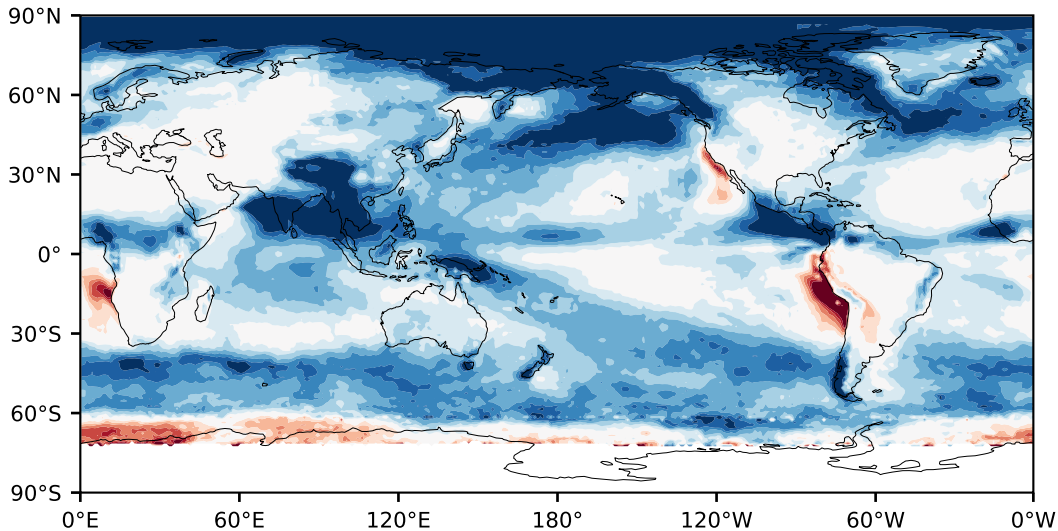

Model - Observations

Max 63.57
Mean 12.75
Min -100.00

RMSE 17.34
CORR 0.73