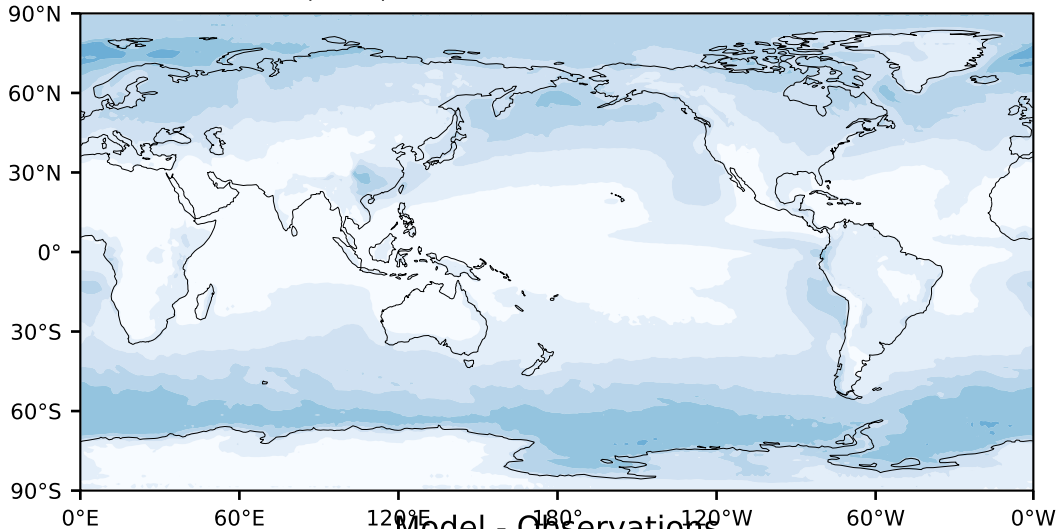

MODIS Simulator (None)

%

Max 55.45  
Mean 12.93  
Min 0.04

Model - Observations

95.0  
85.0  
75.0  
65.0  
55.0  
45.0  
35.0  
25.0  
15.0  
5.0