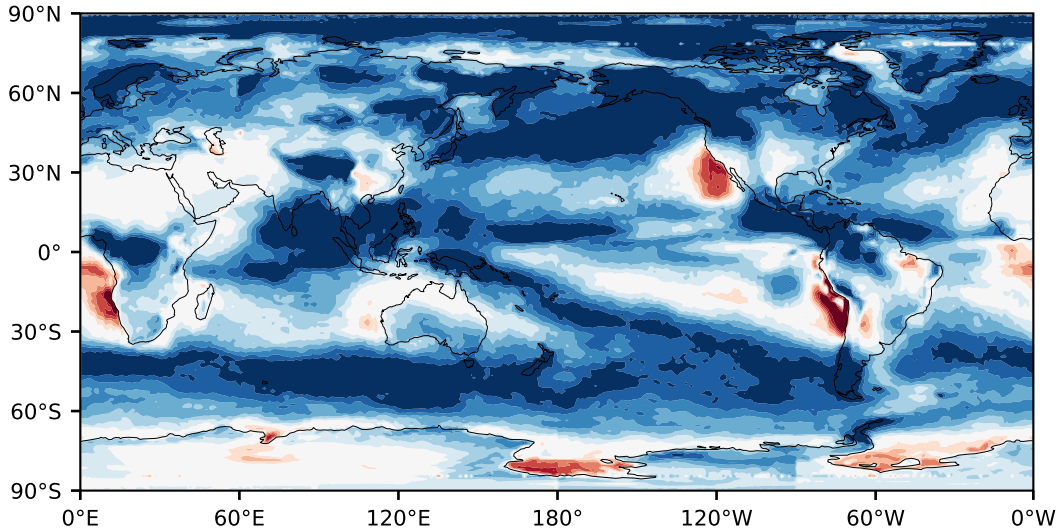

# Model - Observations

Max 73.88  
Mean 18.75  
Min -71.29

RMSE 23.19  
CORR 0.82