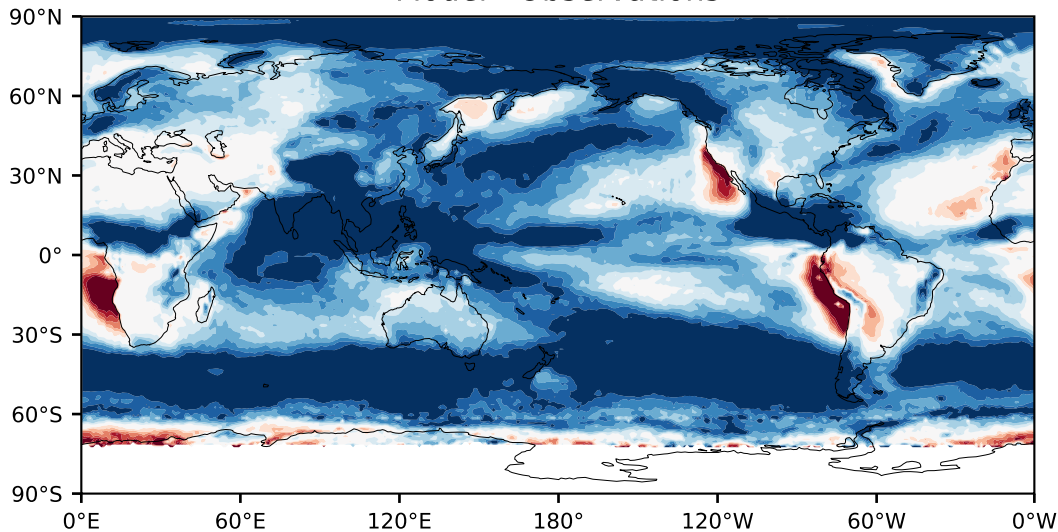

Model - Observations

Max 83.85
Mean 20.27
Min -95.33

RMSE 25.98
CORR 0.74