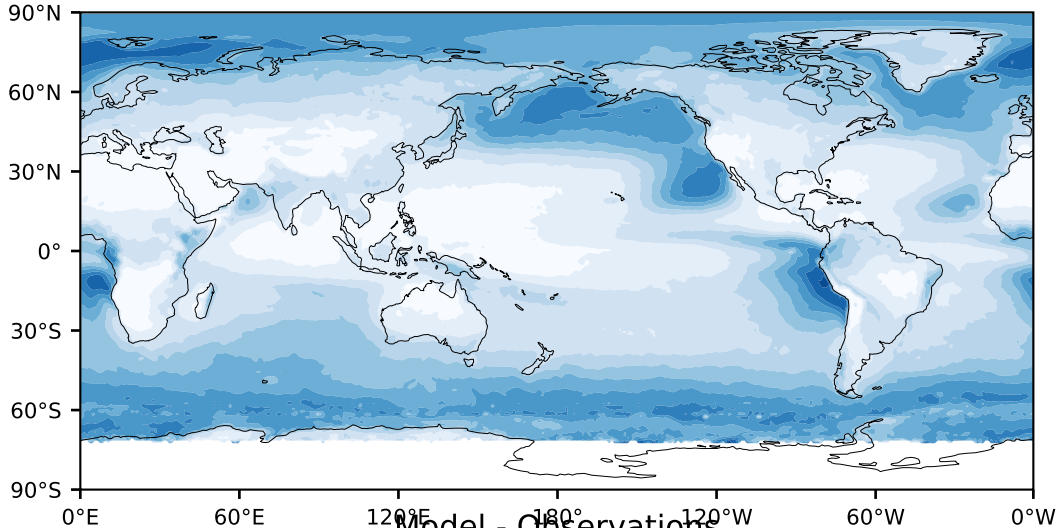

MODIS Simulator (None)

%

Max 100.00  
Mean 26.54  
Min 0.00

95.0  
85.0  
75.0  
65.0  
55.0  
45.0  
35.0  
25.0  
15.0  
5.0

Model - Observations