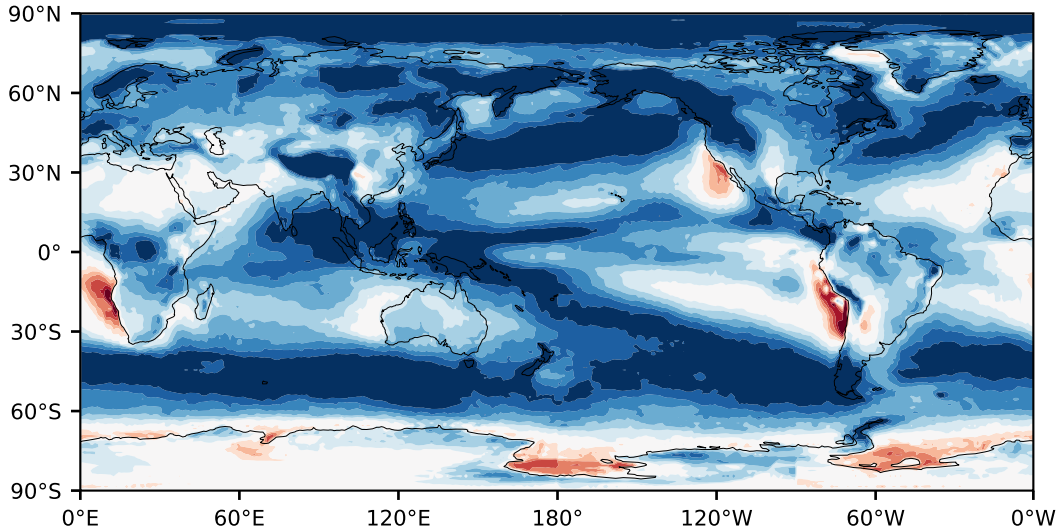

Model - Observations

Max 64.55
Mean 19.44
Min -61.40

RMSE 22.87
CORR 0.84