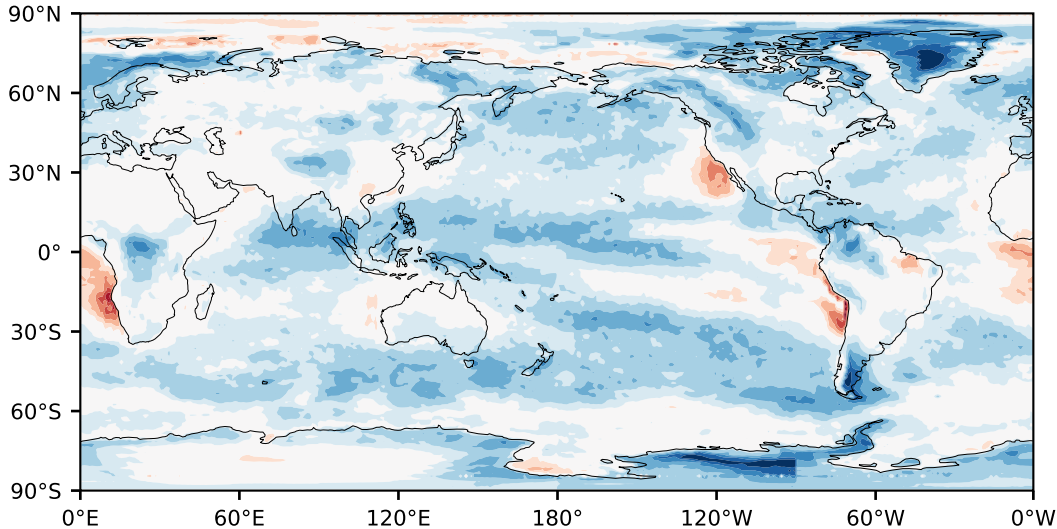

# Model - Observations

Max 44.10  
Mean 6.82  
Min -37.94

RMSE 9.39  
CORR 0.79