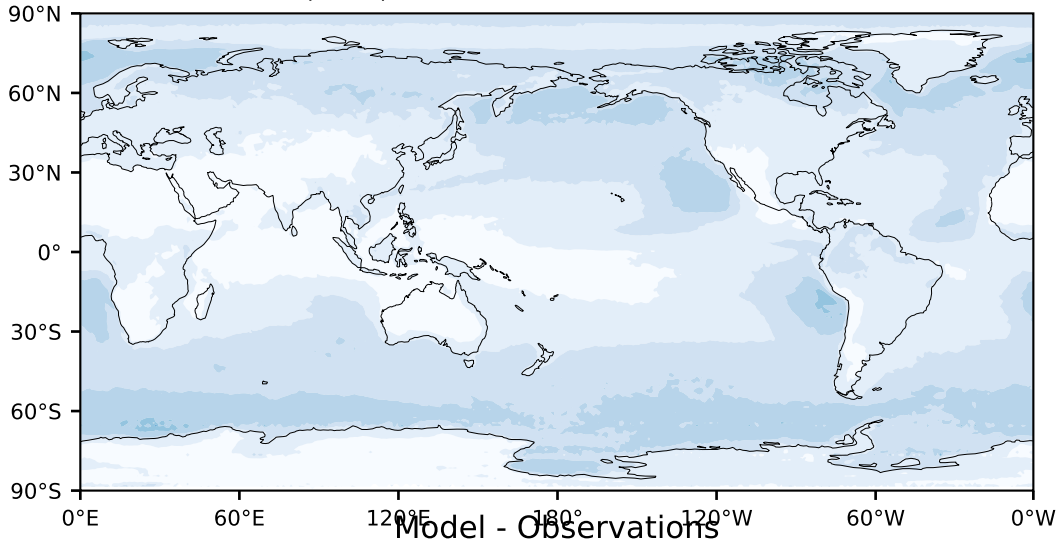

MODIS Simulator (None)

%

Max 59.42  
Mean 13.39  
Min 0.00

Model - Observations