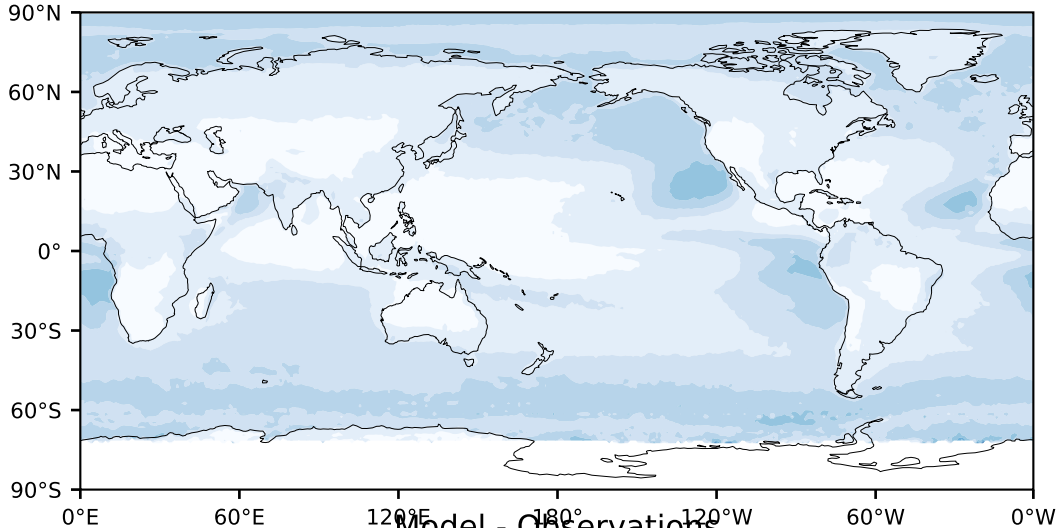

MODIS Simulator (None)

%

Max 100.00
Mean 14.21
Min 0.00

Model - Observations

95.0
85.0
75.0
65.0
55.0
45.0
35.0
25.0
15.0
5.0