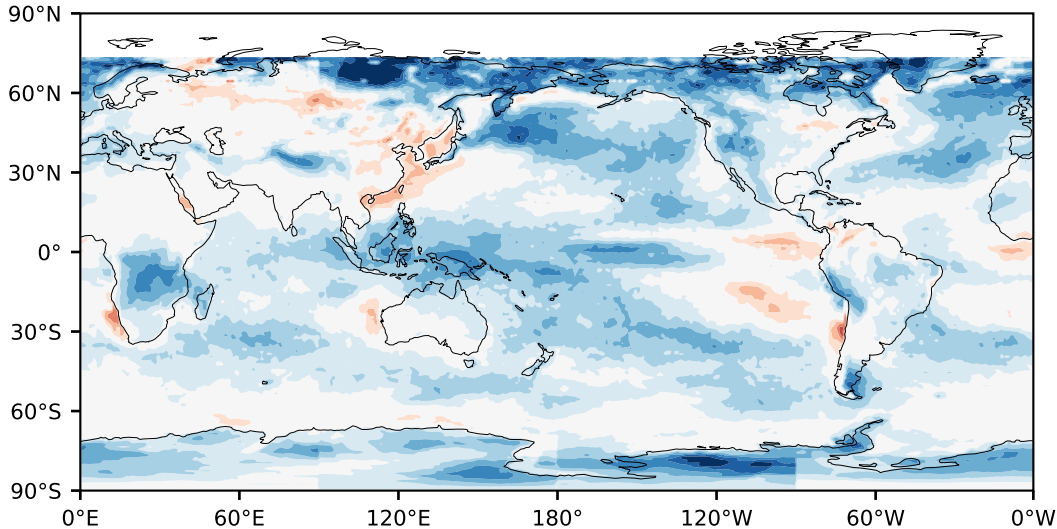

Model - Observations

Max 52.28
Mean 7.09
Min -30.11

RMSE 10.16
CORR 0.69