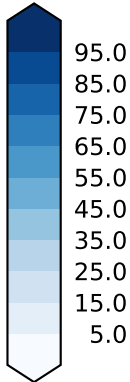

MODIS Simulator (None)

%

Max 52.37
Mean 14.67
Min 0.00

Model - Observations