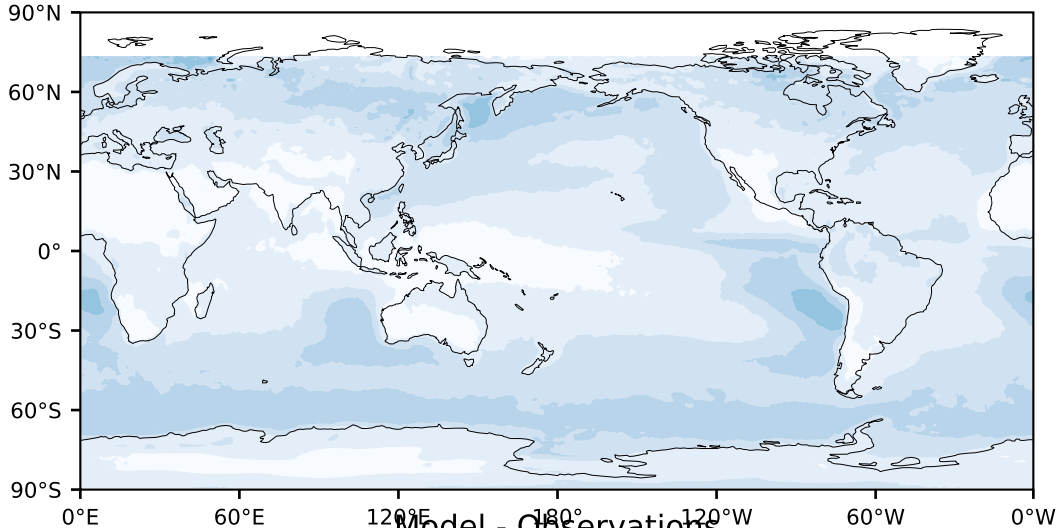

MODIS Simulator (None)

%

Max 52.37
Mean 14.67
Min 0.00

Model - Observations