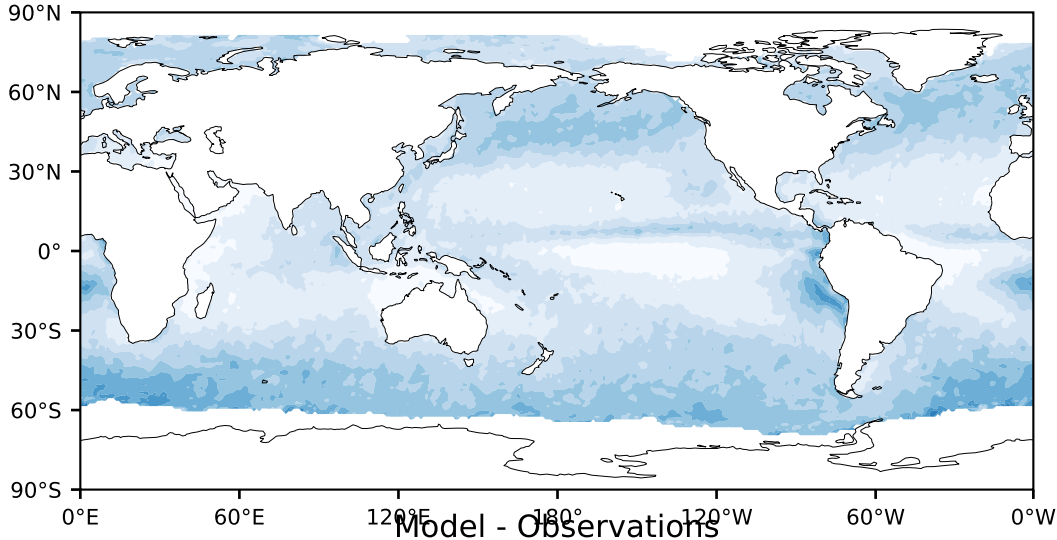

MISR Simulator (None)

%

Max 81.35
Mean 21.70
Min 0.00

95.0
85.0
75.0
65.0
55.0
45.0
35.0
25.0
15.0
5.0