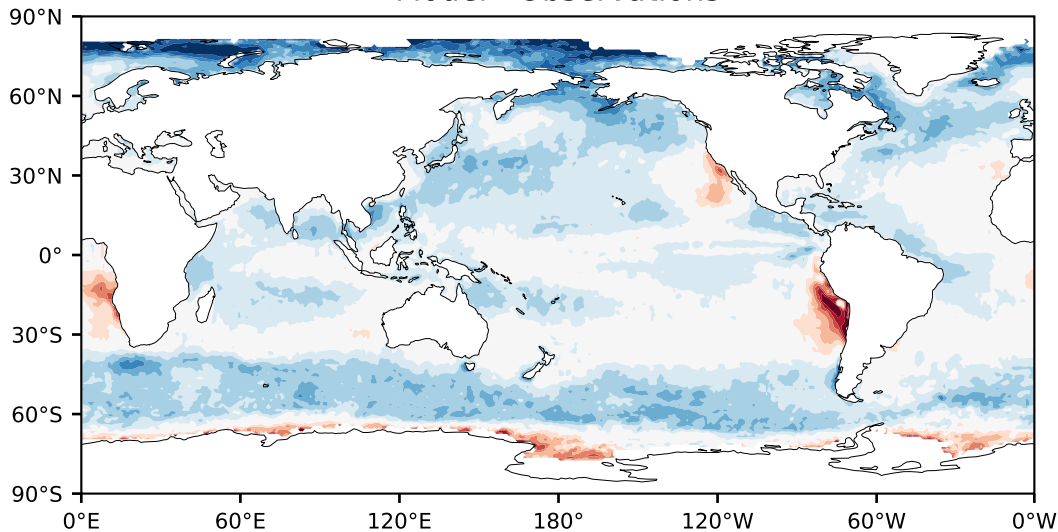

Model - Observations

Max 53.53
Mean 5.90
Min -75.18

RMSE 9.13
CORR 0.89