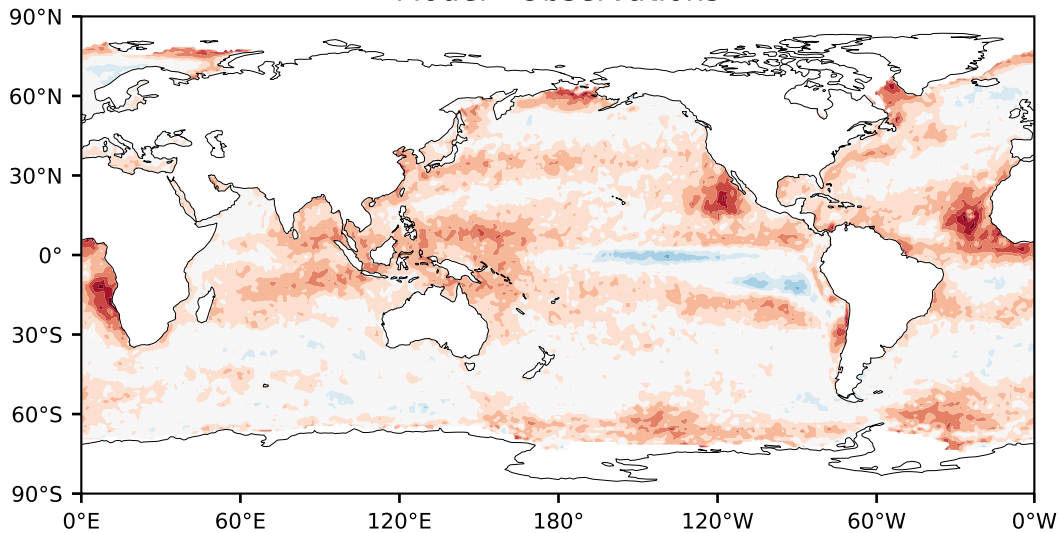

Model - Observations

Max 33.84
Mean -5.94
Min -48.89

RMSE 8.54
CORR 0.80