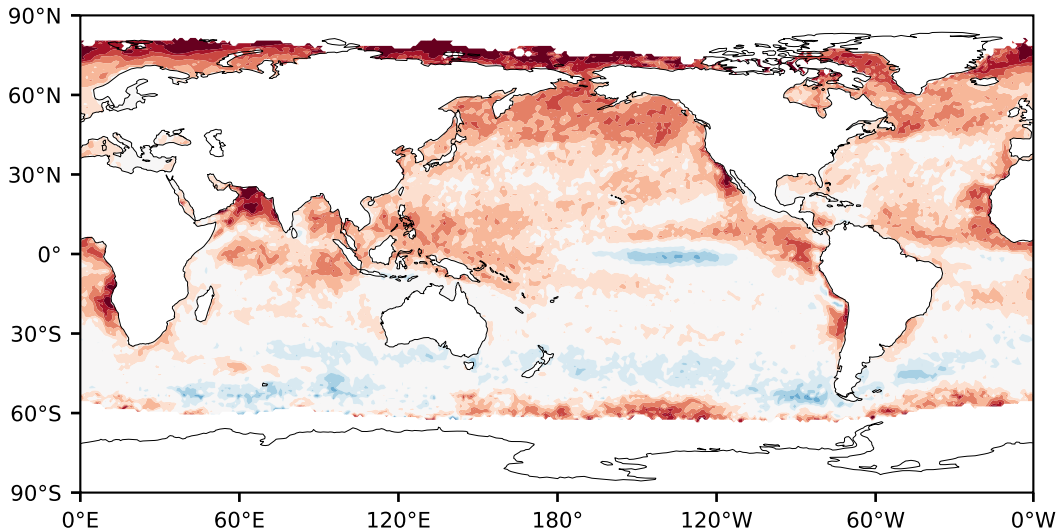

Model - Observations

Max 33.23
Mean -6.19
Min -53.05

RMSE 10.32
CORR 0.64