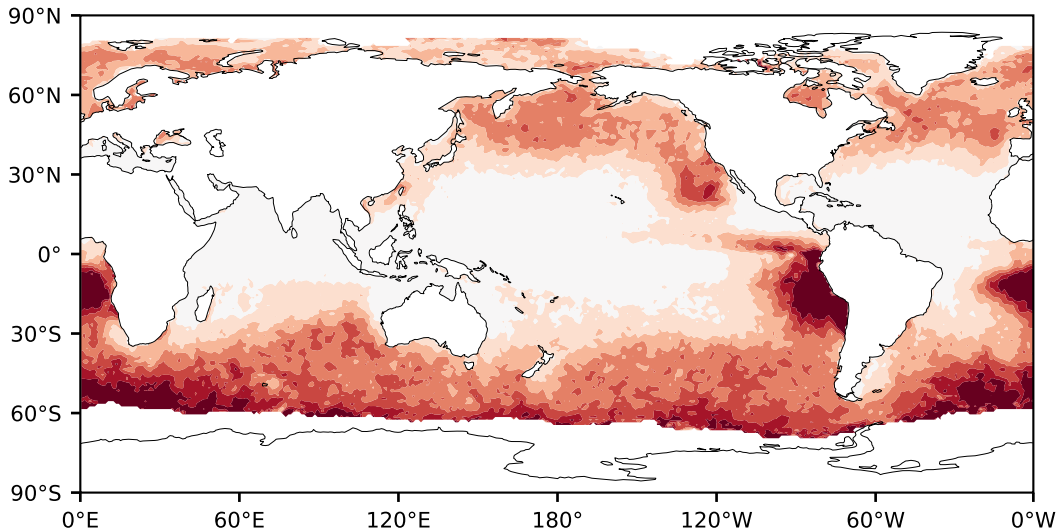

# Model - Observations

Max 0.00  
Mean -11.07  
Min -65.33

RMSE 14.50  
CORR nan