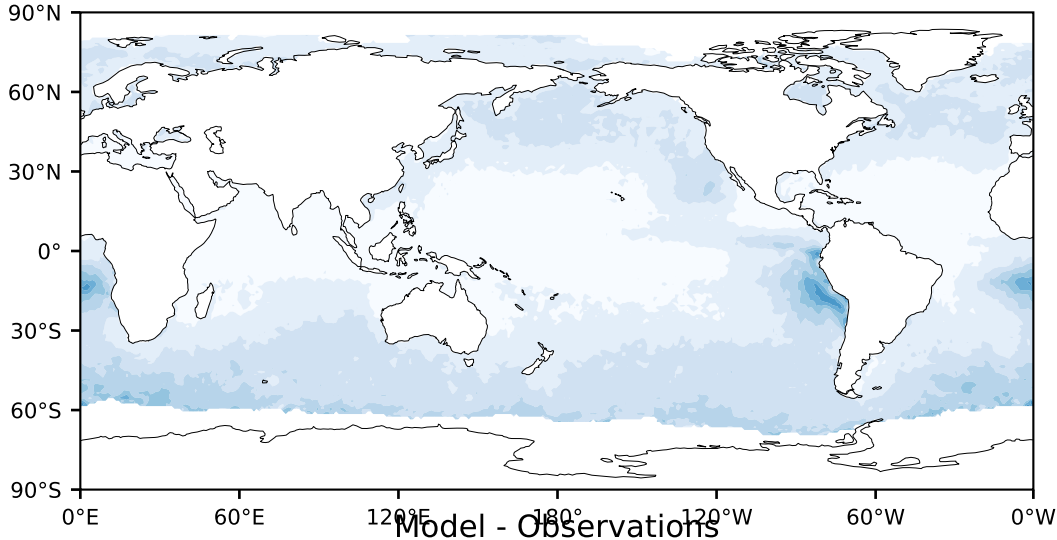

MISR Simulator (None)

%

Max 65.33
Mean 11.07
Min 0.00

95.0
85.0
75.0
65.0
55.0
45.0
35.0
25.0
15.0
5.0