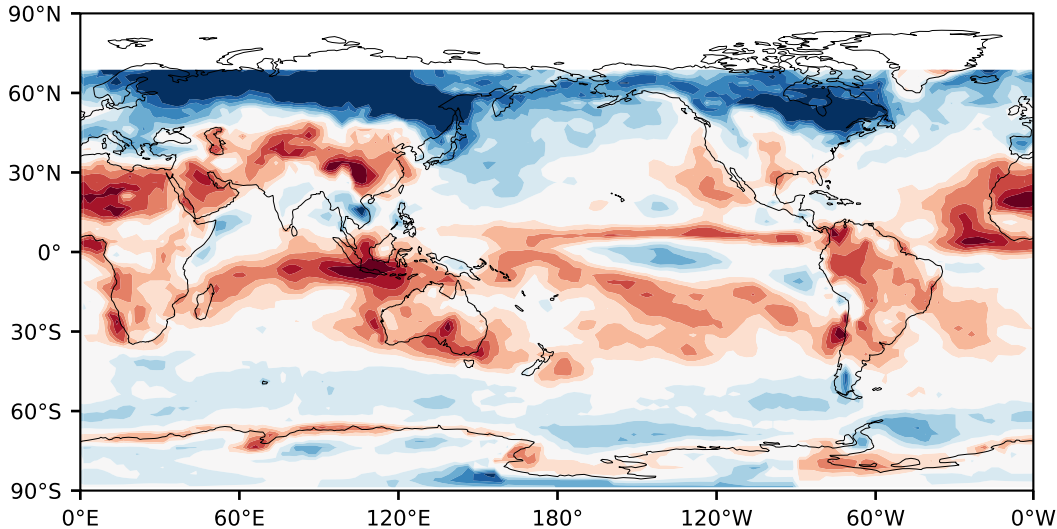

Model - Observations

Max 57.53
Mean -1.88
Min -49.68

RMSE 13.69
CORR 0.82