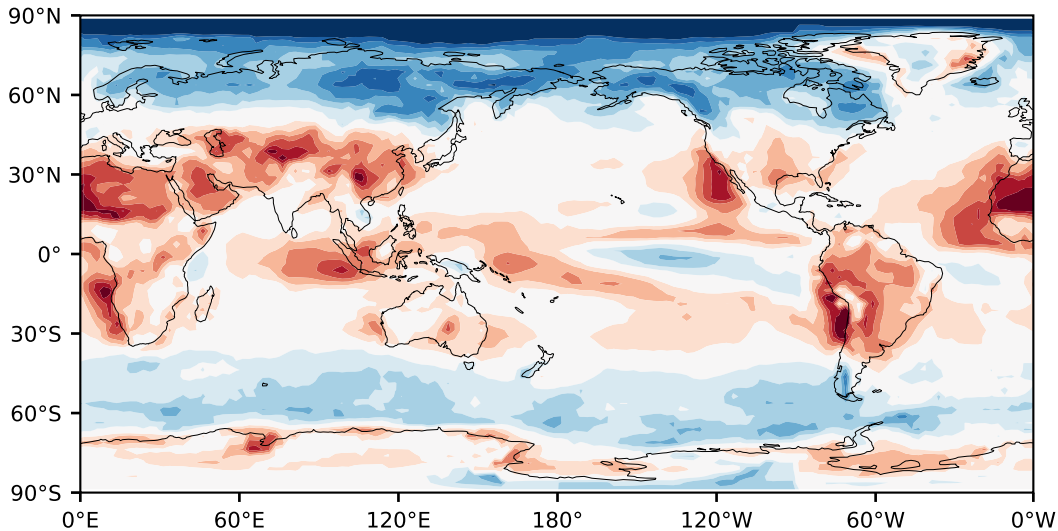

Model - Observations

Max 41.98
Mean -2.23
Min -57.60

RMSE 11.12
CORR 0.89