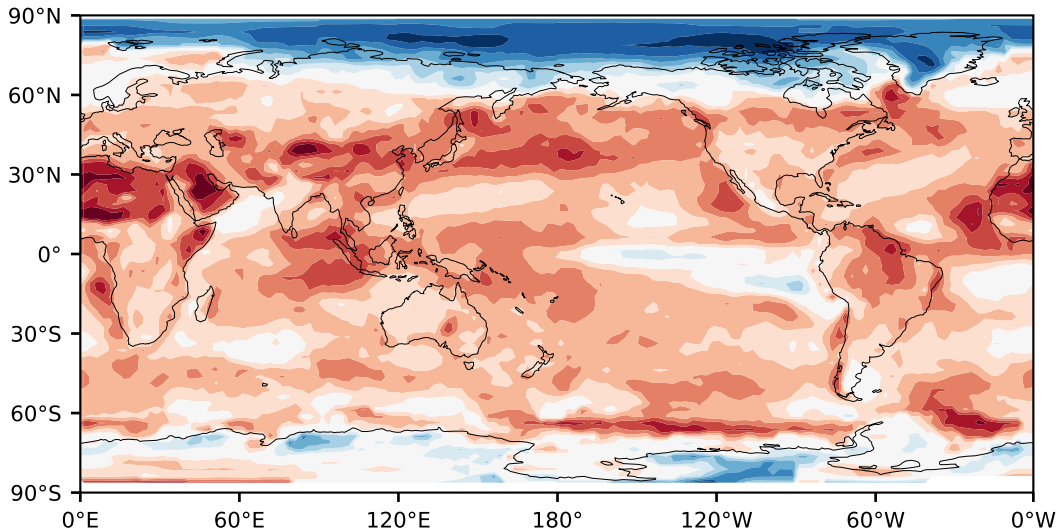

Model - Observations

Max 34.95
Mean -10.74
Min -38.74

RMSE 13.97
CORR 0.64