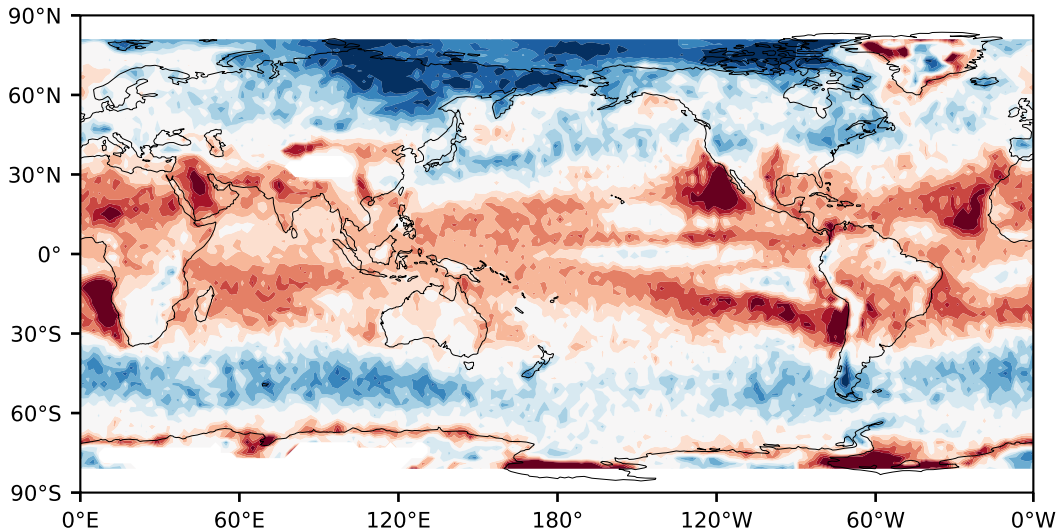

Model - Observations

Max 44.83
Mean -4.08
Min -71.81

RMSE 13.90
CORR 0.85