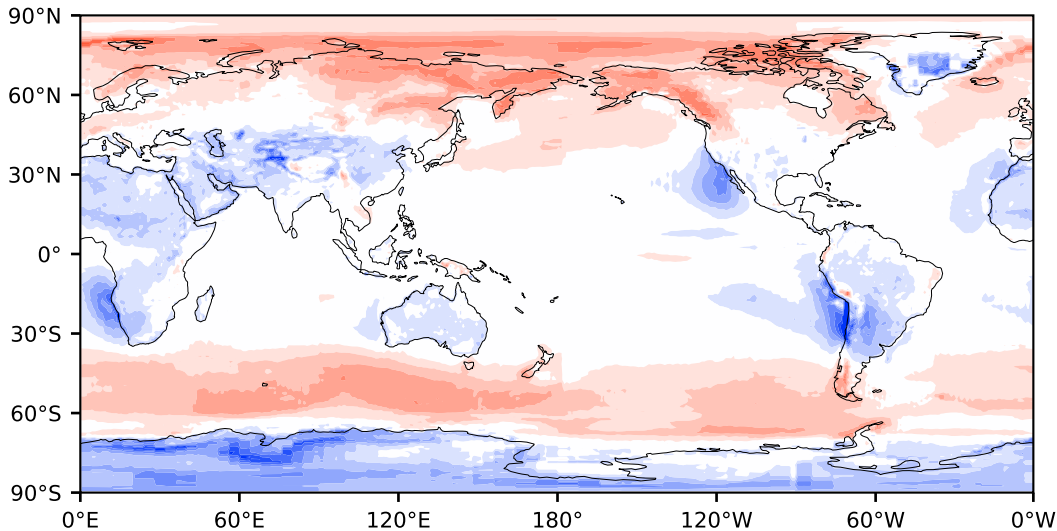

# Model - Observations

Max 35.52  
Mean 0.42  
Min -100.38

RMSE 8.13  
CORR 0.92