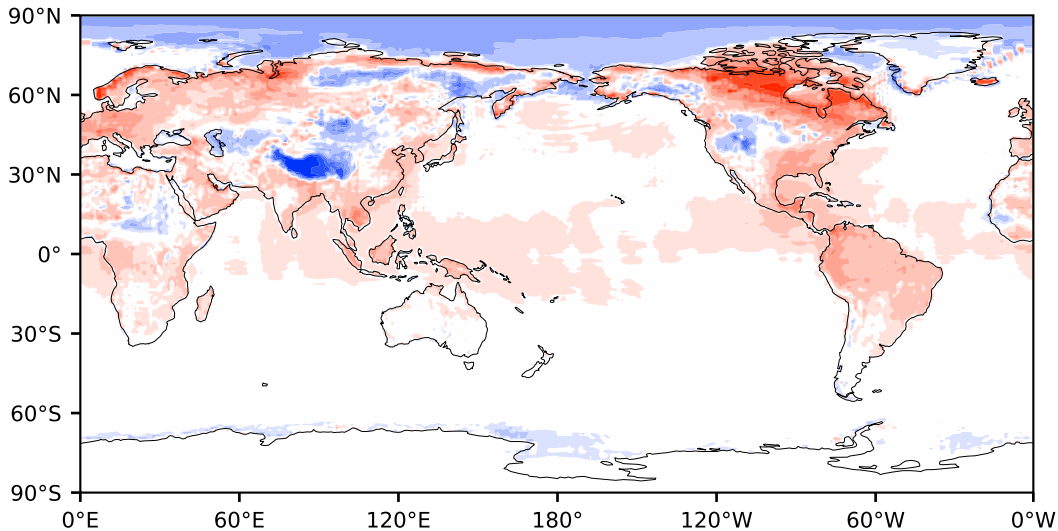

# Model - Observations

Max 113.11  
Mean 3.61  
Min -141.39

RMSE 11.34  
CORR 0.99