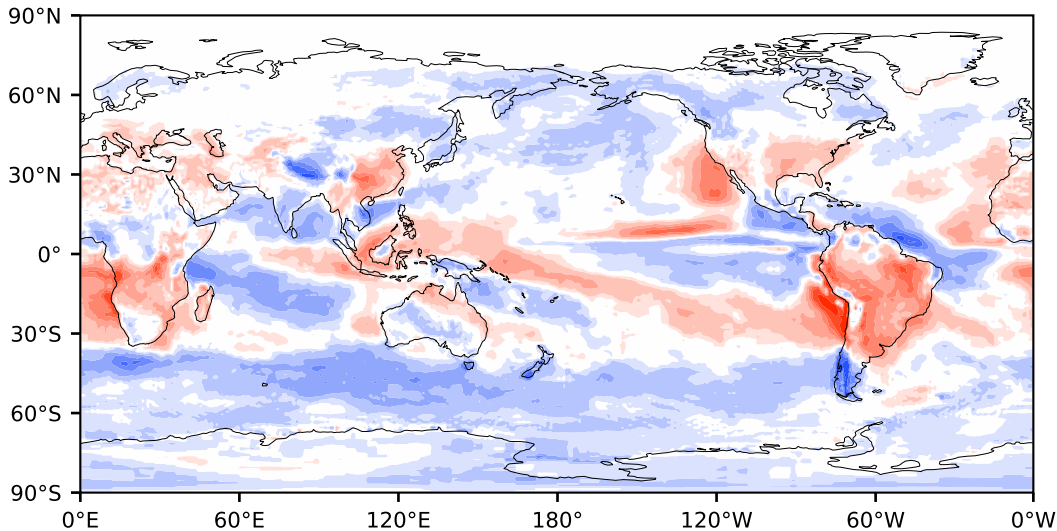

Model - Observations

Max 127.45
Mean -0.92
Min -90.96

RMSE 14.12
CORR 0.98