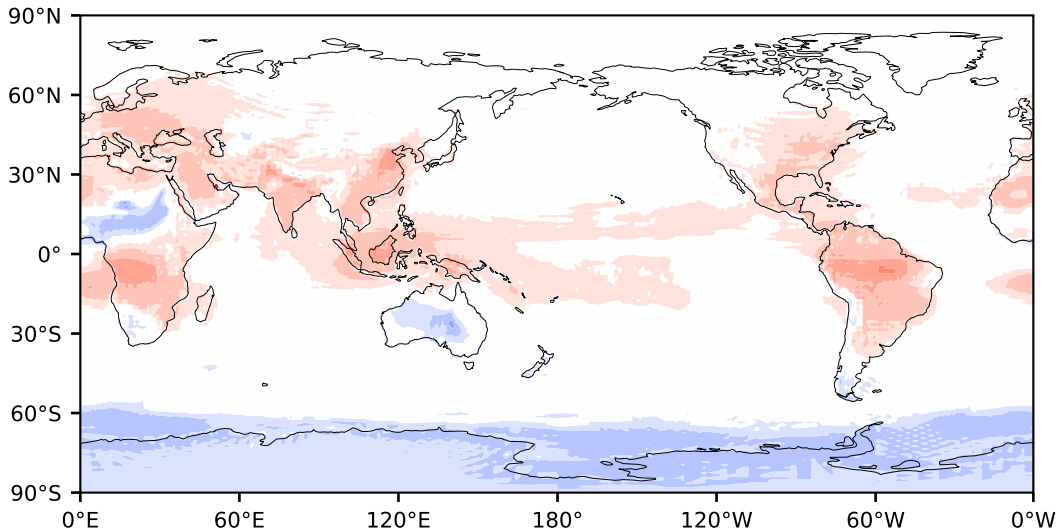

Model - Observations

Max 51.22
Mean 2.42
Min -26.29

RMSE 6.76
CORR 1.00