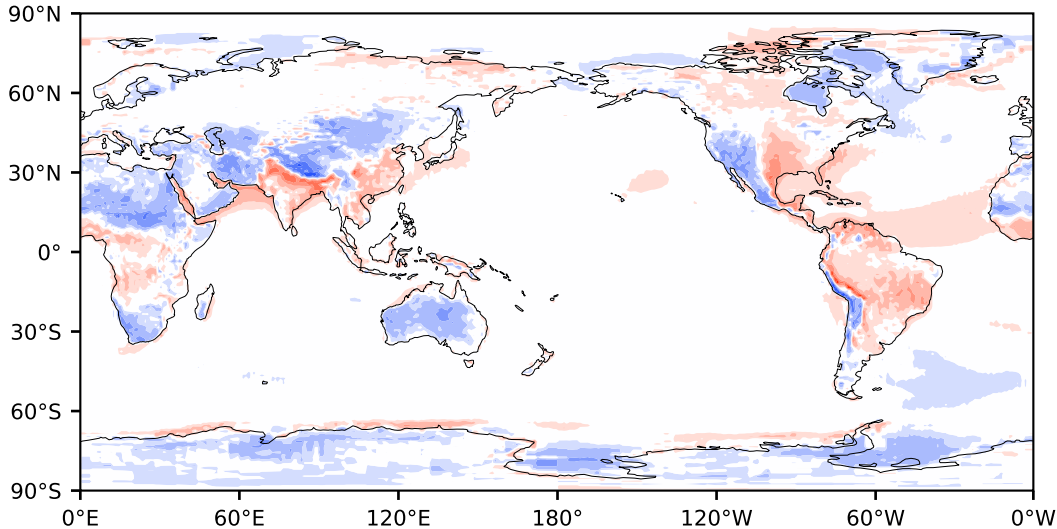

Model - Observations

Max 77.22
Mean 0.12
Min -64.94

RMSE 6.88
CORR 0.93