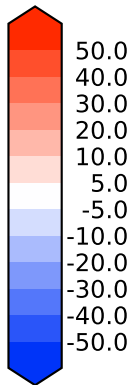

Model - Observations

Max 75.44
Mean -0.10
Min -65.87

RMSE 6.32
CORR 0.93