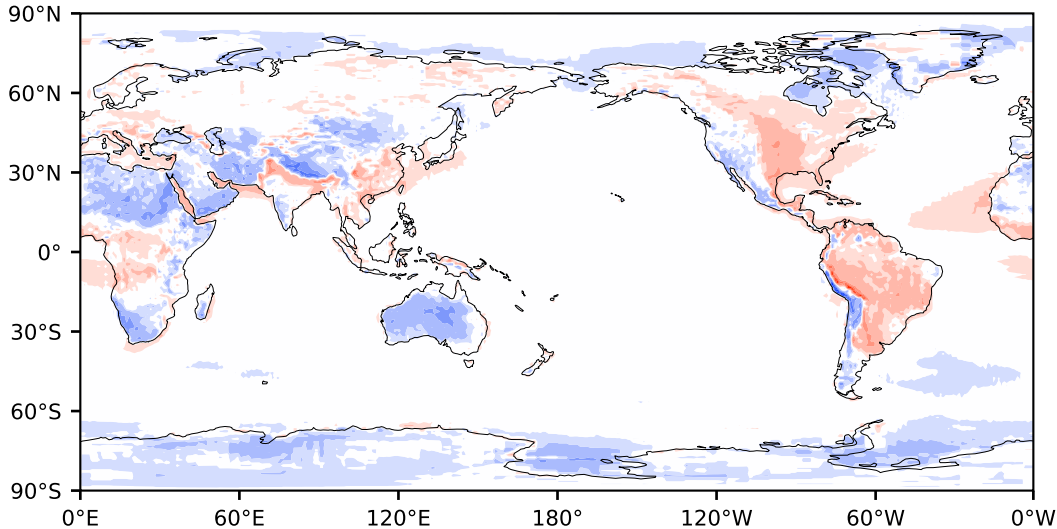

Model - Observations

Max 75.44
Mean -0.10
Min -65.87

RMSE 6.32
CORR 0.93