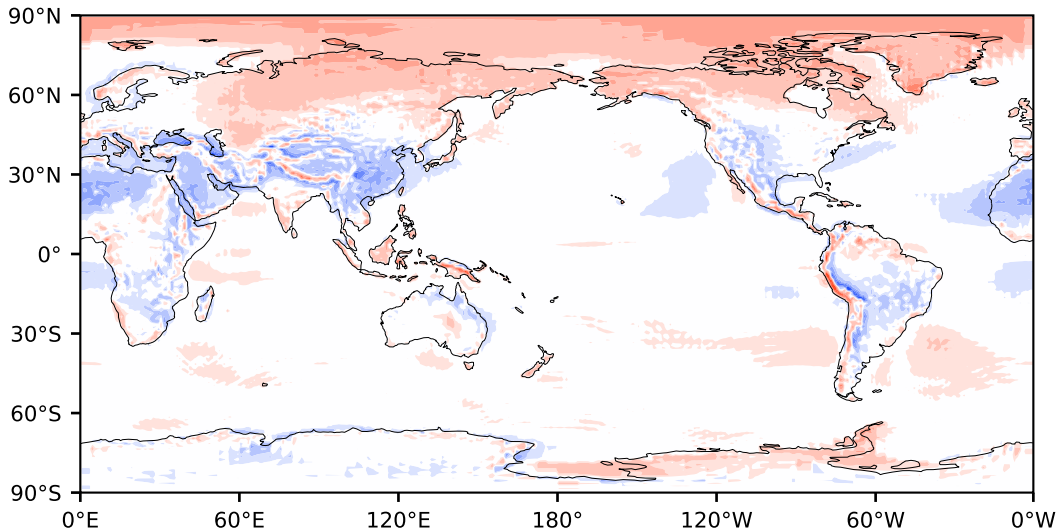

Model - Observations

Max 80.86
Mean 0.67
Min -77.73

RMSE 7.92
CORR 1.00