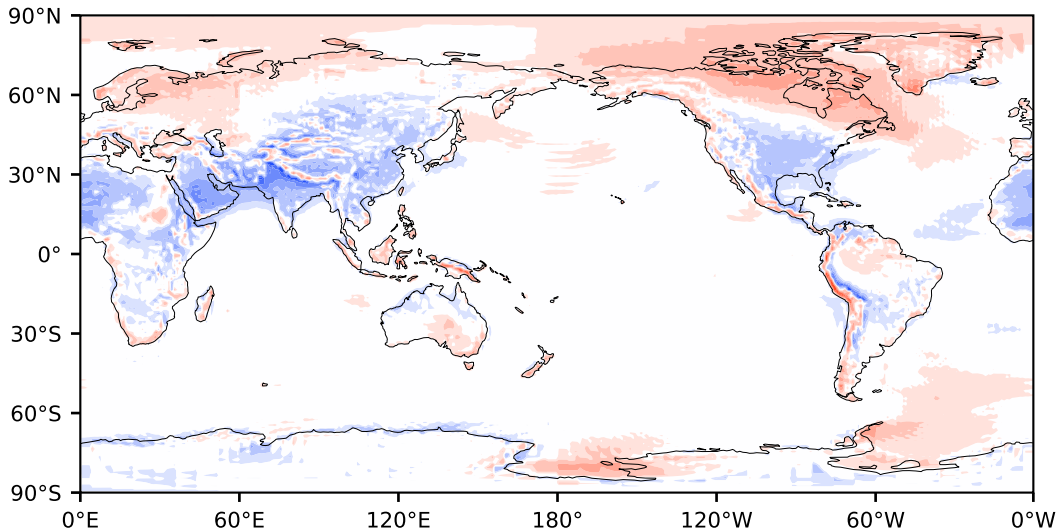

Model - Observations

Max 82.05
Mean -0.16
Min -88.21

RMSE 7.90
CORR 1.00