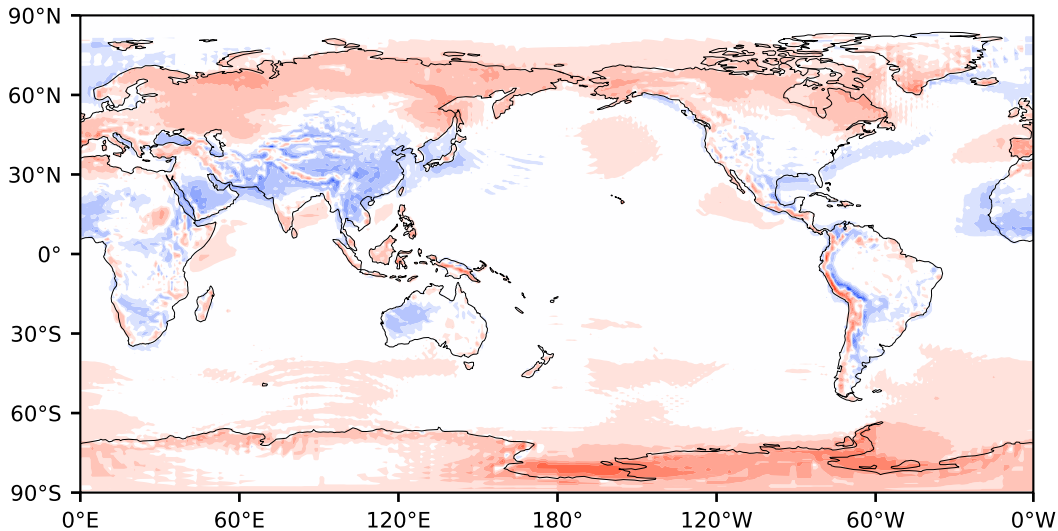

Model - Observations

Max 79.55
Mean 1.75
Min -75.13

RMSE 8.18
CORR 1.00