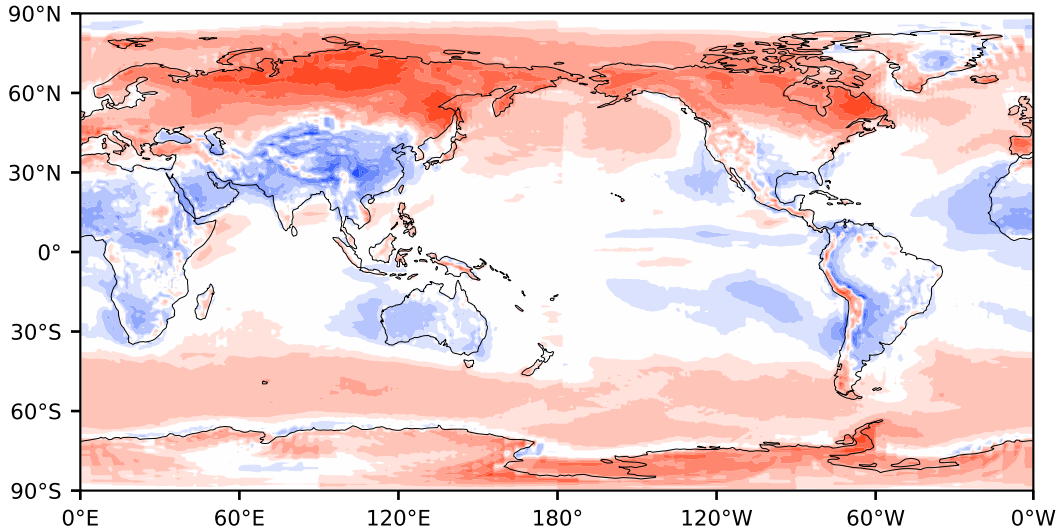

Model - Observations

Max 73.31
Mean 3.67
Min -73.82

RMSE 14.62
CORR 0.99