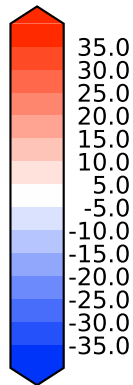

Model - Observations

Max 43.68
Mean -2.73
Min -129.82

RMSE 8.97
CORR 0.91