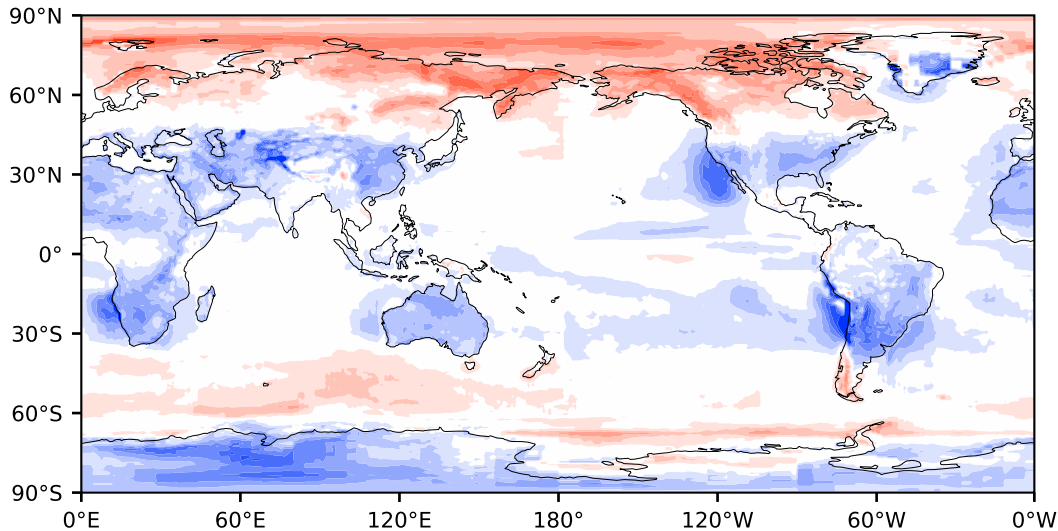

Model - Observations

Max 43.68
Mean -2.73
Min -129.82

RMSE 8.97
CORR 0.91