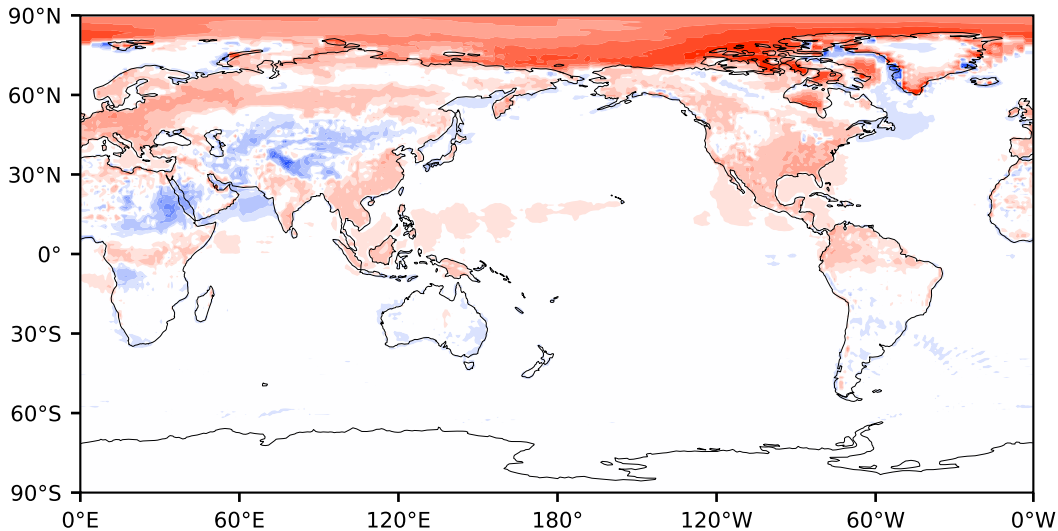

Model - Observations

Max 154.52
Mean 1.21
Min -117.45

RMSE 9.62
CORR 0.99