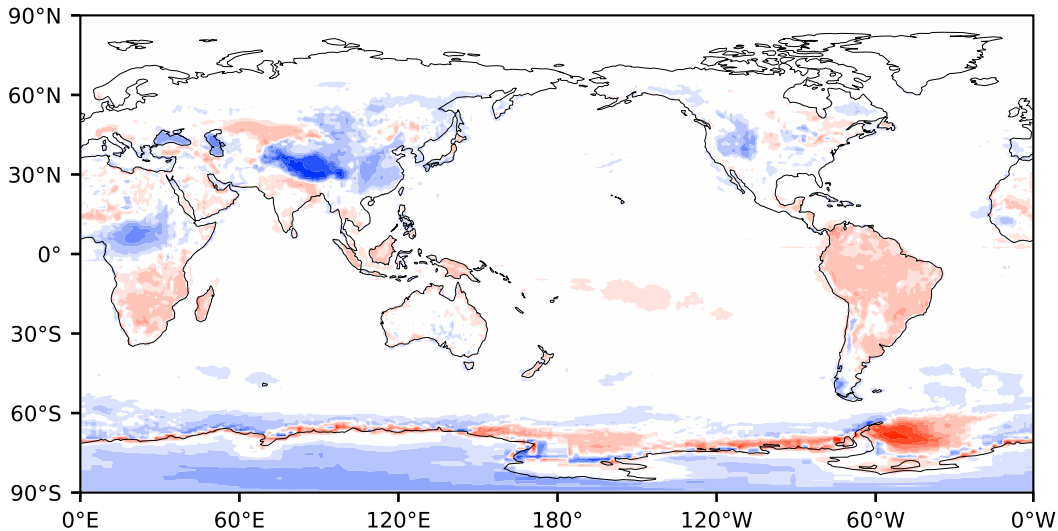

Model - Observations

Max 117.44
Mean -0.57
Min -118.23

RMSE 8.61
CORR 1.00