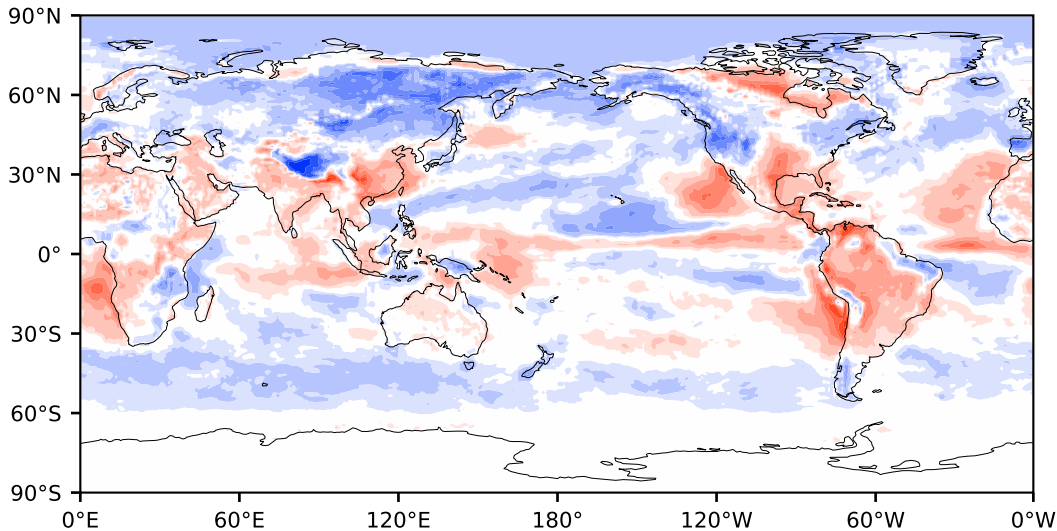

Model - Observations

Max 93.08
Mean -0.38
Min -108.72

RMSE 13.10
CORR 0.99