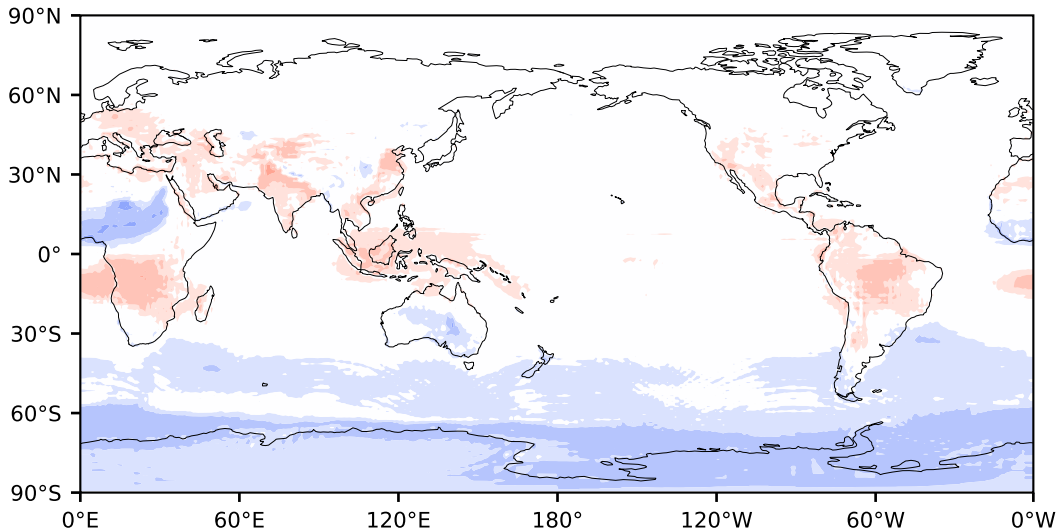

Model - Observations

Max 43.10
Mean -0.37
Min -31.33

RMSE 5.38
CORR 1.00