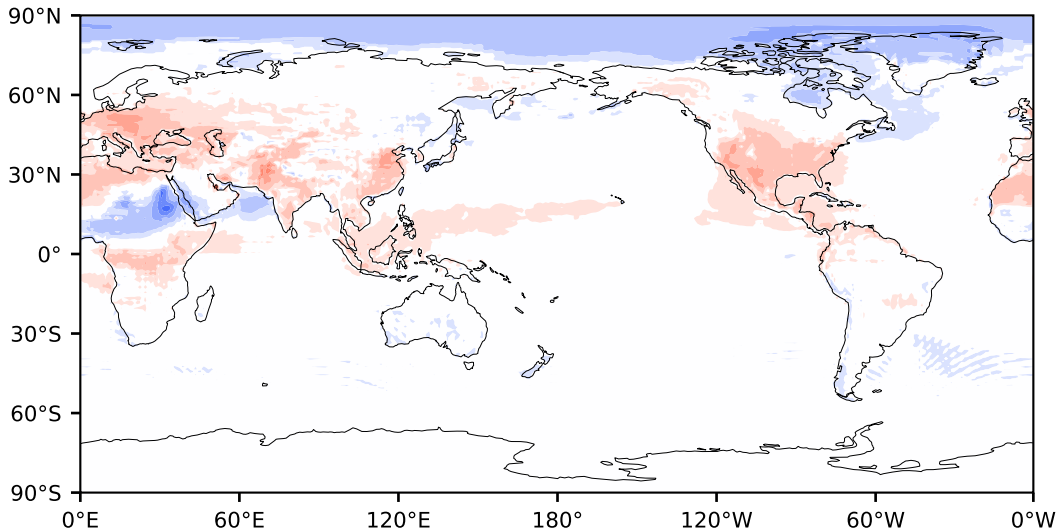

Model - Observations

Max 57.60
Mean 0.05
Min -47.34

RMSE 5.68
CORR 1.00