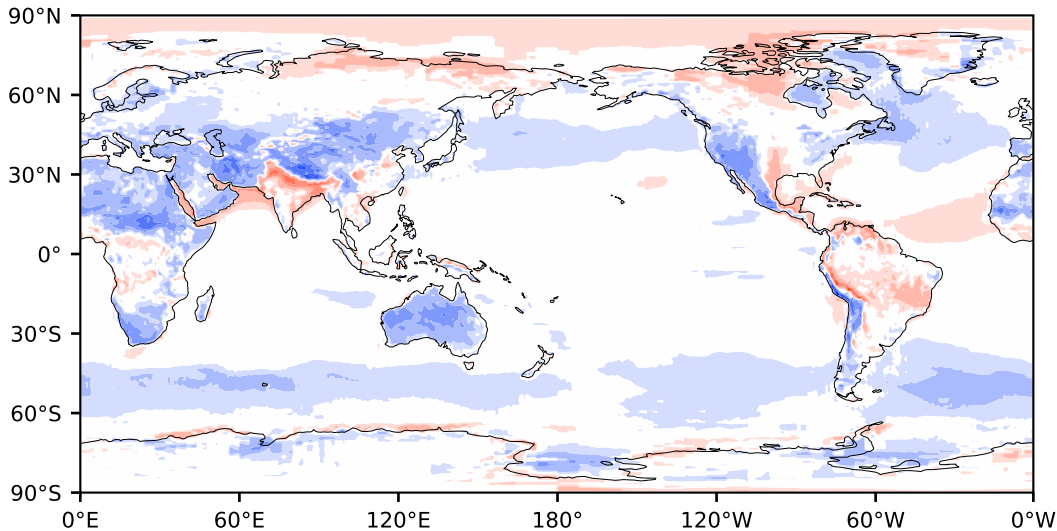

Model - Observations

Max 72.02
Mean -2.59
Min -67.60

RMSE 7.91
CORR 0.93