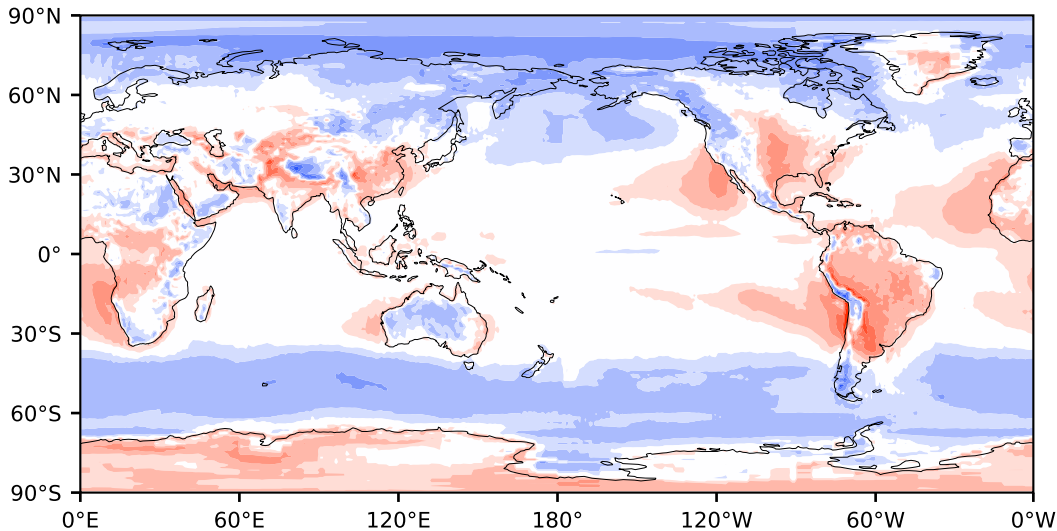

Model - Observations

Max 75.38
Mean -0.46
Min -57.68

RMSE 9.92
CORR 0.87