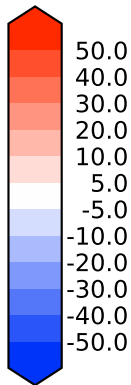

Model - Observations

Max 75.38
Mean -0.46
Min -57.68

RMSE 9.92
CORR 0.87