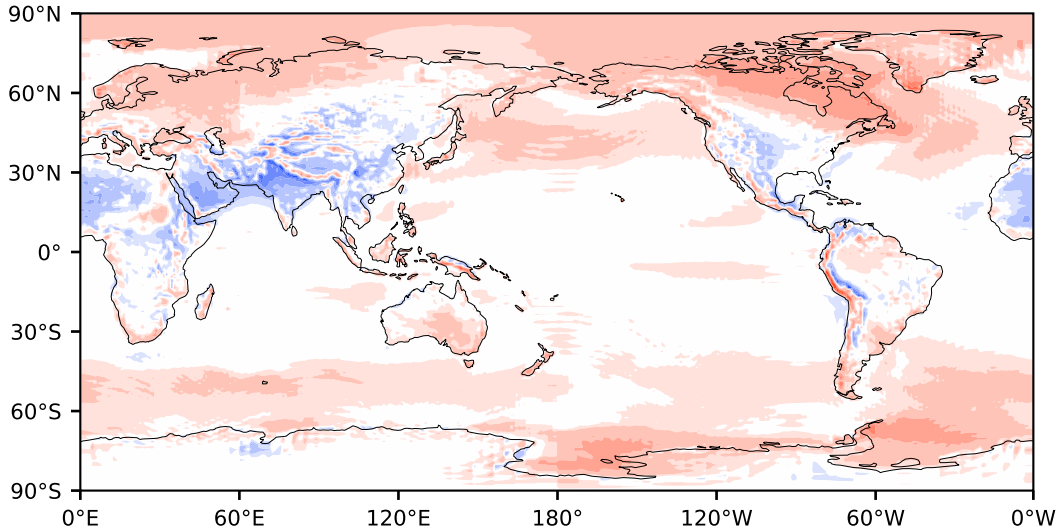

Model - Observations

Max 83.76
Mean 3.32
Min -85.34

RMSE 9.12
CORR 0.99