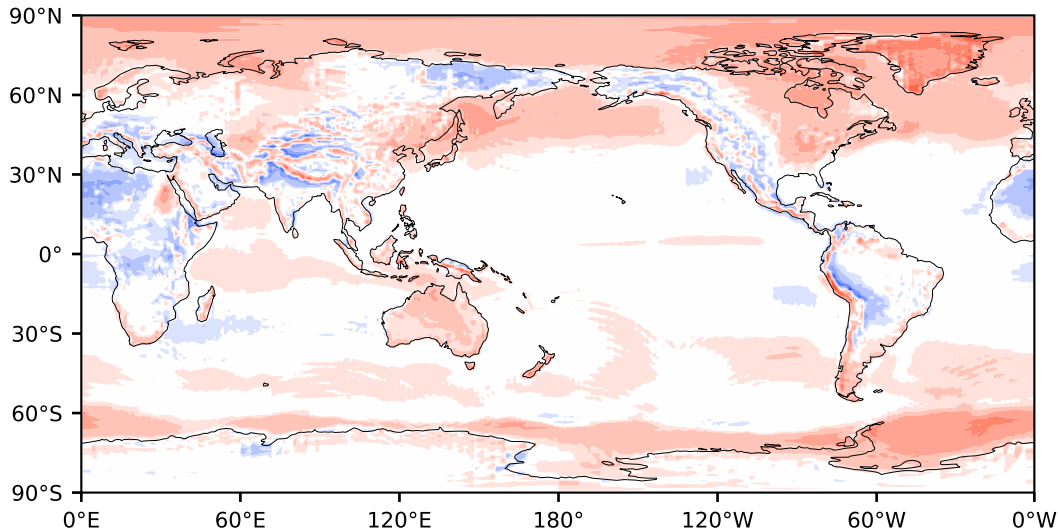

Model - Observations

Max 80.87
Mean 3.40
Min -83.96

RMSE 9.60
CORR 0.99