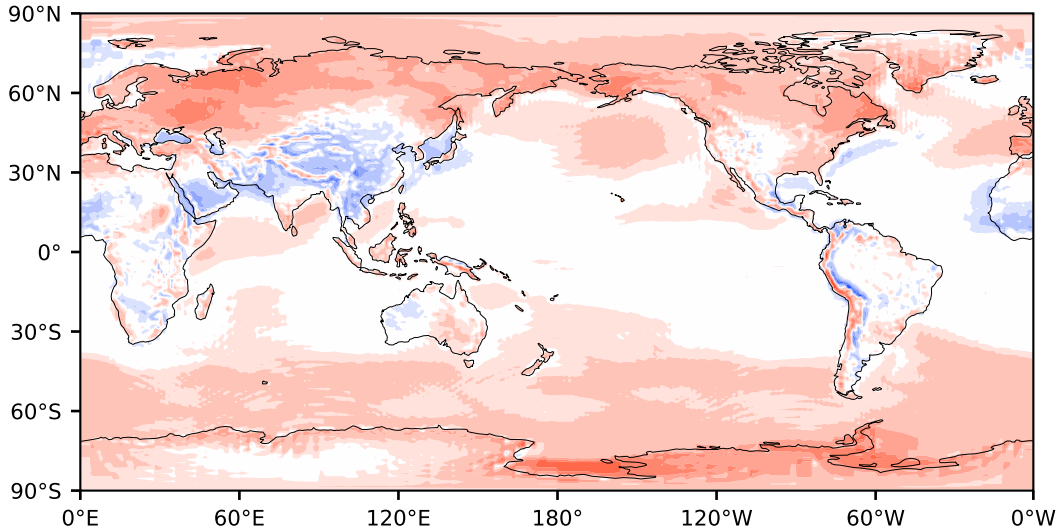

Model - Observations

Max 79.54
Mean 5.51
Min -75.47

RMSE 10.75
CORR 1.00