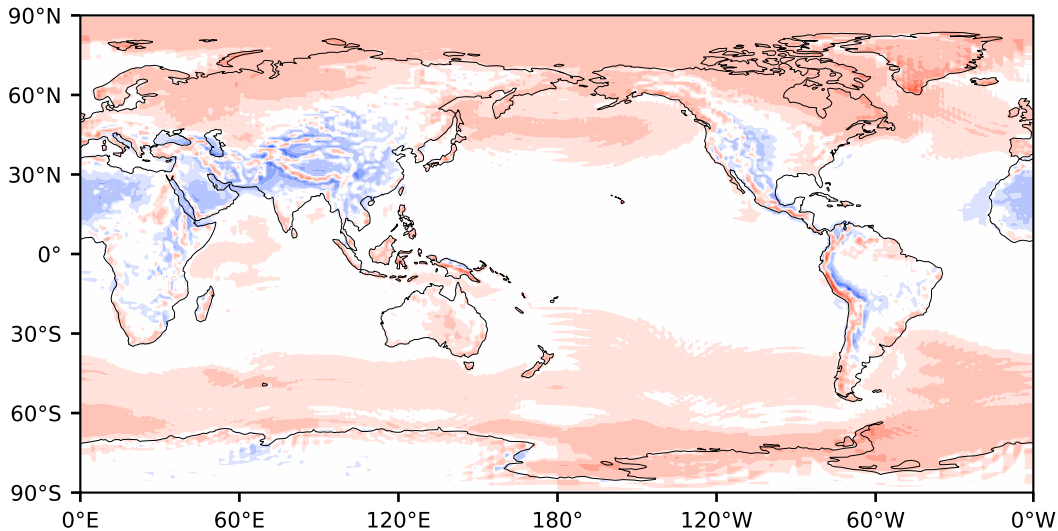

# Model - Observations

Max 81.42  
Mean 3.45  
Min -78.76

RMSE 8.57  
CORR 1.00