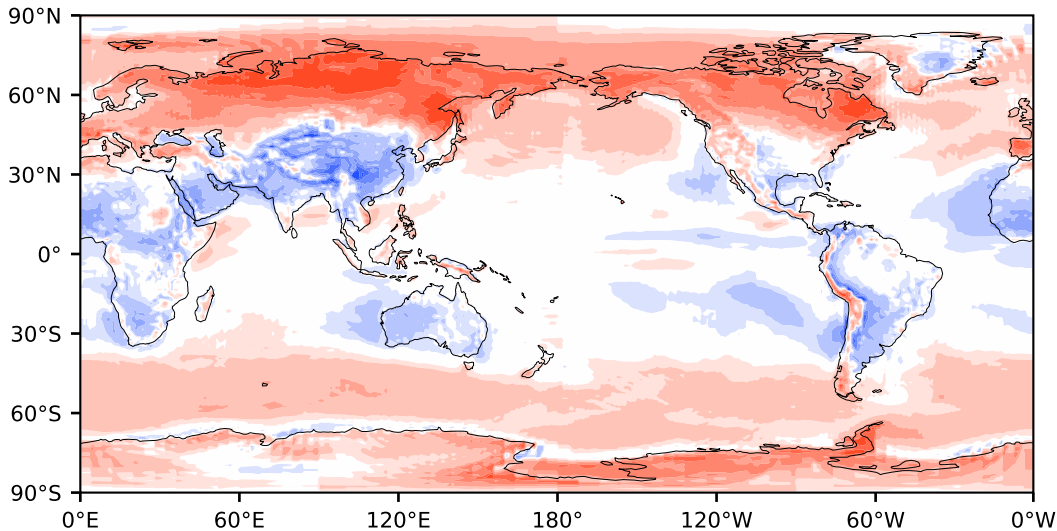

Model - Observations

Max 71.94
Mean 3.92
Min -73.39

RMSE 14.80
CORR 0.99