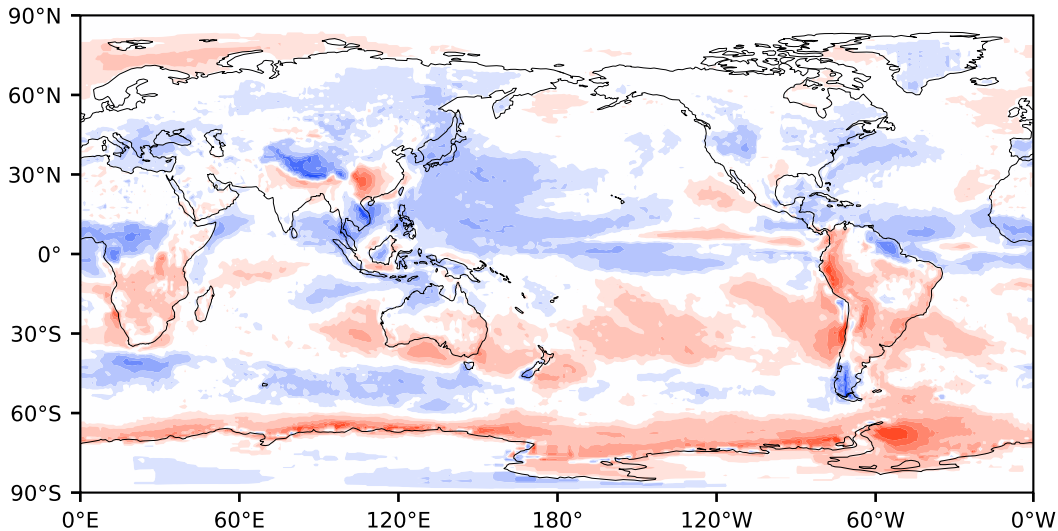

Model - Observations

Max 81.48
Mean -0.21
Min -71.42

RMSE 10.65
CORR 0.99